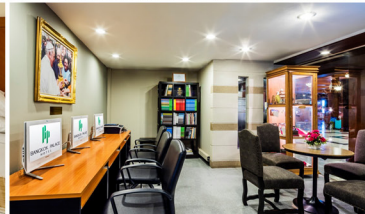

Bangkok Palace Hotel
Address: 1091/336 New Petchburi Road, Makkasan, Rajthevi,
Bangkok, 10400 Thailand
Phone: +66 2 253 0510, +66 2890 9000
Fax: +66 2253 0556
Email: e-commerce@bangkokpalace.com
rsvn@bangkokpalace.com
Website: www.bangkokpalace.com