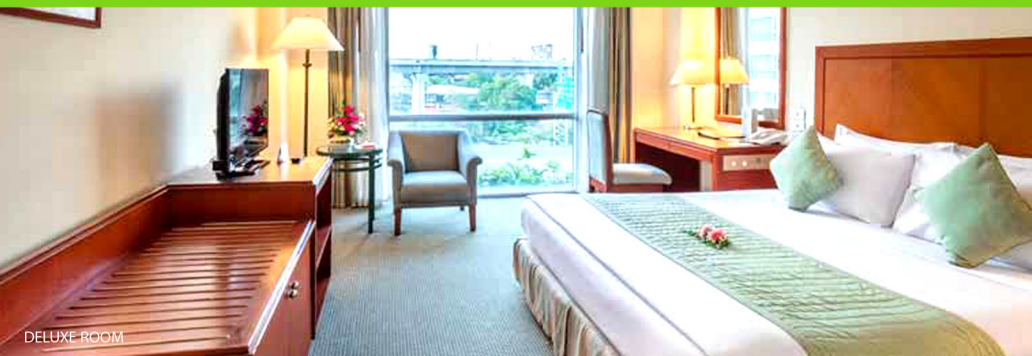

BANGKOK PALACE
HOTEL

WELCOME TO BANGKOK PALACE HOTEL

An unpretentious Bangkok Hotel in the heart of Makkasan – Pratunam

SUPERIOR ROOM

HOTEL OVERVIEW

Comfort meets convenience at Bangkok Palace Hotel, a chosen destination among Makkasan – Pratunam accommodations. Our hotel is situated across Makkasan railway station, and minutes from Airport Rail Link – Makkasan Station, Petchburi MRT station, Ploenchit

BTS Station, Express way, and the shopping and eatery district of Pratunam. Families, couples and business executives alike find Bangkok Palace Hotel to offer a wealth of comfort during their stay in Bangkok – the city of angels. Coupling unmatched access to the most-visited Makkasan – Pratunam attractions, Bangkok Palace Hotel is just minutes away from Central World, Siam Paragon, Platinum Fashion Mall, MBK shopping mall, the four-faced Buddha, and much more.

DELUXE ROOM

ROOMS & SUITES

- Superior Room : 322 units
- Deluxe Room : 273 units
- Junior Suite : 9 units
- Executive Room : 65 units
- Family Suite : 10 units

Name	Theatre Style	Classroom Style	Cocktail Style	Chinese Set	Buffet Style
Ballroom Wing	1200 & 200	450 & 100	800 & 100	500 & 100	500 & 100
Rang Thong	280	220	250	330	280
Nud Pob	300	180	300	280	250
Paetal	250	190	250	220	200
Rang Ngern	220	170	200	220	180
Petch Chompoo	150	120	150	120	100
Petchburi	250	150	250	250	220
Piman	120	70	120	100	70
Makkasan Wing	150	70	120	100	70
Pairin	60	40	60	60	50
Petch Roy	70	50	50	60	60
Ploy Ral	50	35	40	50	40
Boardroom Terrace	20	12	-	-	-